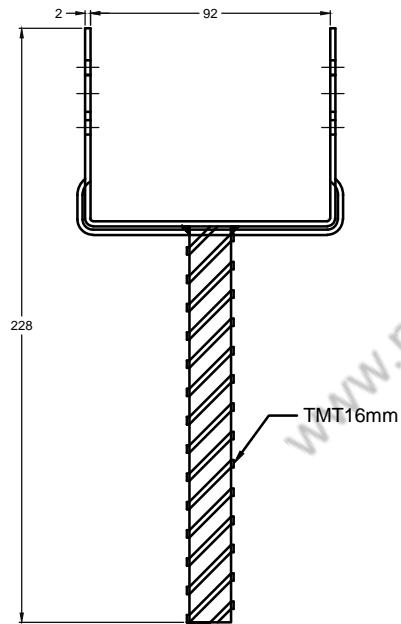

TOP VIEW

FORNT VIEW

SIDE VIEW

|                                    |  |                |                 |
|------------------------------------|--|----------------|-----------------|
| ITEM CODE: MSF203                  | <b>MAGMA INDUSTRIAL<br/>SUPPLY LTD.<br/>BC, CANADA</b> |                |                 |
| NAME: REBAR CARPORT<br>SADDLE 3.5" |  |                |                 |
| DATE: 15/10/2018                   | DRN BY:<br>R.K.  | CHECKED<br>BY: | APPROVED<br>BY: |
| ALL DIMENSION IN MM                | REV. NO.<br>00   | SCALE<br>1:1   |                 |

TOP VIEW

FORNT VIEW

SIDE VIEW

|  |  |                |                 |
|--|--|----------------|-----------------|
| ITEM CODE: <b>MSF204</b>                 | <b>MAGMA INDUSTRIAL<br/>SUPPLY LTD.<br/>BC, CANADA</b> |                |                 |
| NAME: <b>REBAR CARPORT<br/>SADDLE 4"</b> |  |                |                 |
| DATE: 15/10/2018                         | DRN BY:<br>R.K.  | CHECKED<br>BY: | APPROVED<br>BY: |
| ALL DIMENSION IN MM                      | REV. NO.<br>00   | SCALE<br>1:1   |                 |

TOP VIEW

FORNT VIEW

SIDE VIEW

|  |  |                |                 |
|--|--|----------------|-----------------|
| ITEM CODE: <b>MSF205</b>                   | <b>MAGMA INDUSTRIAL<br/>SUPPLY LTD.<br/>BC, CANADA</b> |                |                 |
| NAME: <b>REBAR CARPORT<br/>SADDLE 5.5"</b> | DRN BY:<br>R.K.  | CHECKED<br>BY: | APPROVED<br>BY: |
| DATE: 15/10/2018                           | REV. NO.<br>00   | SCALE<br>1:1   |                 |
| ALL DIMENSION IN MM                        |  |                |                 |