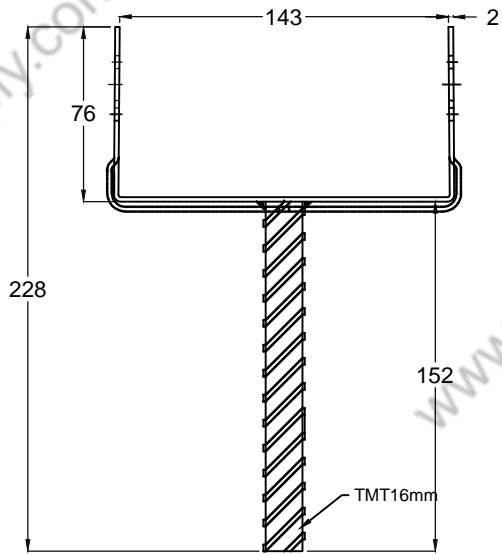

TOP VIEW

FORNT VIEW

SIDE VIEW

|  |  |                |                 |
|--|--|----------------|-----------------|
| ITEM CODE: <b>MSF204</b>                 | <b>MAGMA INDUSTRIAL<br/>SUPPLY LTD.<br/>BC, CANADA</b> |                |                 |
| NAME: <b>REBAR CARPORT<br/>SADDLE 4"</b> |  |                |                 |
| DATE: 15/10/2018                         | DRN BY:<br>R.K.  | CHECKED<br>BY: | APPROVED<br>BY: |
| ALL DIMENSION IN MM                      | REV. NO.<br>00   | SCALE<br>1:1   |                 |

TOP VIEW

FORNT VIEW

SIDE VIEW

|  |  |                |                 |
|--|--|----------------|-----------------|
| ITEM CODE: <b>MSF205</b>                   | <b>MAGMA INDUSTRIAL<br/>SUPPLY LTD.<br/>BC, CANADA</b> |                |                 |
| NAME: <b>REBAR CARPORT<br/>SADDLE 5.5"</b> | DRN BY:<br>R.K.  | CHECKED<br>BY: | APPROVED<br>BY: |
| DATE: 15/10/2018                           | REV. NO.<br>00   | SCALE<br>1:1   |                 |
| ALL DIMENSION IN MM                        |  |                |                 |

TOP VIEW

FORNT VIEW

SIDE VIEW

|  |                 |  |                 |  |
|--|-----------------|--|-----------------|--|
| <b>ITEM CODE: MSF206</b>                 |                 | <b>MAGMA INDUSTRIAL<br/>SUPPLY LTD.<br/>BC, CANADA</b> |                 |  |
| <b>NAME: REBAR CARPORT<br/>SADDLE 6"</b> |                 |  |                 |  |
| DATE: 15/10/2018                         | DRN BY:<br>R.K. | CHECKED<br>BY:   | APPROVED<br>BY: |  |
| ALL DIMENSION IN MM                      | REV. NO.<br>00  | SCALE<br>1:1   |                 |  |