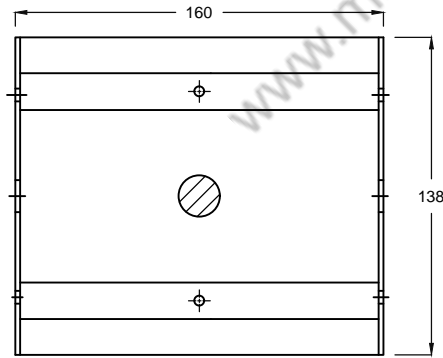

TOP VIEW

FORNT VIEW

SIDE VIEW

|  |  |                |                 |
|--|--|----------------|-----------------|
| ITEM CODE: <b>MSF205</b>                   | <b>MAGMA INDUSTRIAL<br/>SUPPLY LTD.<br/>BC, CANADA</b> |                |                 |
| NAME: <b>REBAR CARPORT<br/>SADDLE 5.5"</b> | DRN BY:<br>R.K.  | CHECKED<br>BY: | APPROVED<br>BY: |
| DATE: 15/10/2018                           | REV. NO.<br>00   | SCALE<br>1:1   |                 |
| ALL DIMENSION IN MM                        |  |                |                 |

TOP VIEW

FORNT VIEW

SIDE VIEW

|  |                 |  |                 |  |
|--|-----------------|--|-----------------|--|
| <b>ITEM CODE: MSF206</b>                 |                 | <b>MAGMA INDUSTRIAL<br/>SUPPLY LTD.<br/>BC, CANADA</b> |                 |  |
| <b>NAME: REBAR CARPORT<br/>SADDLE 6"</b> |                 |  |                 |  |
| DATE: 15/10/2018                         | DRN BY:<br>R.K. | CHECKED<br>BY:   | APPROVED<br>BY: |  |
| ALL DIMENSION IN MM                      | REV. NO.<br>00  | SCALE<br>1:1   |                 |  |