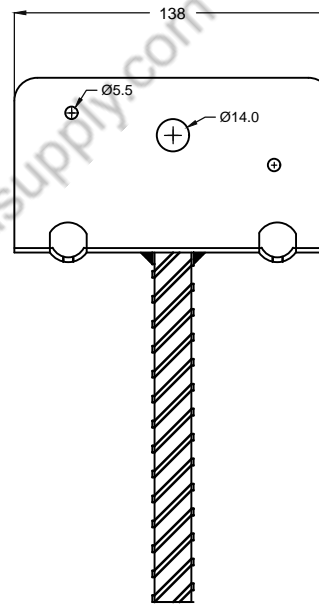

TOP VIEW

FORNT VIEW

SIDE VIEW

|  |  |                |                 |
|--|--|----------------|-----------------|
| ITEM CODE: <b>MSF204</b>                 | <b>MAGMA INDUSTRIAL<br/>SUPPLY LTD.<br/>BC, CANADA</b> |                |                 |
| NAME: <b>REBAR CARPORT<br/>SADDLE 4"</b> |  |                |                 |
| DATE: 15/10/2018                         | DRN BY:<br>R.K.  | CHECKED<br>BY: | APPROVED<br>BY: |
| ALL DIMENSION IN MM                      | REV. NO.<br>00   | SCALE<br>1:1   |                 |

TOP VIEW

FORNT VIEW

SIDE VIEW

|  |  |                |                 |
|--|--|----------------|-----------------|
| ITEM CODE: <b>MSF205</b>                   | <b>MAGMA INDUSTRIAL<br/>SUPPLY LTD.<br/>BC, CANADA</b> |                |                 |
| NAME: <b>REBAR CARPORT<br/>SADDLE 5.5"</b> | DRN BY:<br>R.K.  | CHECKED<br>BY: | APPROVED<br>BY: |
| DATE: 15/10/2018                           | REV. NO.<br>00   | SCALE<br>1:1   |                 |
| ALL DIMENSION IN MM                        |  |                |                 |

TOP VIEW

FORNT VIEW

SIDE VIEW

|  |                 |  |                 |  |
|--|-----------------|--|-----------------|--|
| <b>ITEM CODE: MSF206</b>                 |                 | <b>MAGMA INDUSTRIAL<br/>SUPPLY LTD.<br/>BC, CANADA</b> |                 |  |
| <b>NAME: REBAR CARPORT<br/>SADDLE 6"</b> |                 |  |                 |  |
| DATE: 15/10/2018                         | DRN BY:<br>R.K. | CHECKED<br>BY:   | APPROVED<br>BY: |  |
| ALL DIMENSION IN MM                      | REV. NO.<br>00  | SCALE<br>1:1   |                 |  |