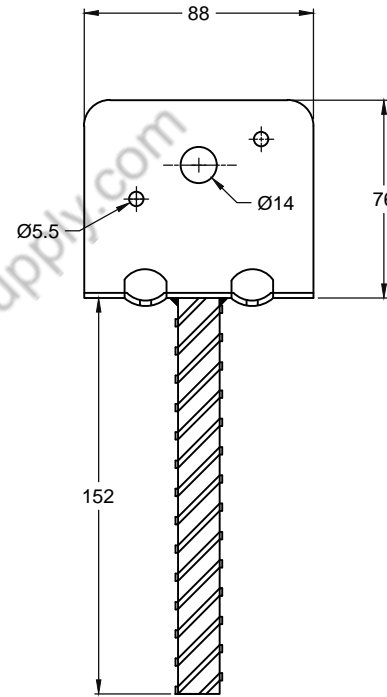

TOP VIEW

FORNT VIEW

SIDE VIEW

|                                    |  |                |                 |
|------------------------------------|--|----------------|-----------------|
| ITEM CODE: MSF203                  | <b>MAGMA INDUSTRIAL<br/>SUPPLY LTD.<br/>BC, CANADA</b> |                |                 |
| NAME: REBAR CARPORT<br>SADDLE 3.5" |  |                |                 |
| DATE: 15/10/2018                   | DRN BY:<br>R.K.  | CHECKED<br>BY: | APPROVED<br>BY: |
| ALL DIMENSION IN MM                | REV. NO.<br>00   | SCALE<br>1:1   |                 |

TOP VIEW

FORNT VIEW

SIDE VIEW

|  |  |                |                 |
|--|--|----------------|-----------------|
| ITEM CODE: <b>MSF204</b>                 | <b>MAGMA INDUSTRIAL<br/>SUPPLY LTD.<br/>BC, CANADA</b> |                |                 |
| NAME: <b>REBAR CARPORT<br/>SADDLE 4"</b> |  |                |                 |
| DATE: 15/10/2018                         | DRN BY:<br>R.K.  | CHECKED<br>BY: | APPROVED<br>BY: |
| ALL DIMENSION IN MM                      | REV. NO.<br>00   | SCALE<br>1:1   |                 |

TOP VIEW

FORNT VIEW

SIDE VIEW

|  |  |                |                 |
|--|--|----------------|-----------------|
| ITEM CODE: <b>MSF205</b>                   | <b>MAGMA INDUSTRIAL<br/>SUPPLY LTD.<br/>BC, CANADA</b> |                |                 |
| NAME: <b>REBAR CARPORT<br/>SADDLE 5.5"</b> | DRN BY:<br>R.K.  | CHECKED<br>BY: | APPROVED<br>BY: |
| DATE: 15/10/2018                           | REV. NO.<br>00   | SCALE<br>1:1   |                 |
| ALL DIMENSION IN MM                        |  |                |                 |