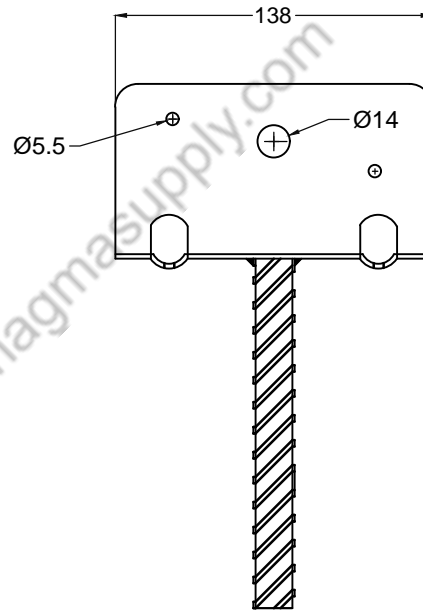

TOP VIEW

FORNT VIEW

SIDE VIEW

|  |  |                |                 |
|--|--|----------------|-----------------|
| ITEM CODE: <b>MSF204</b>                 | <b>MAGMA INDUSTRIAL<br/>SUPPLY LTD.<br/>BC, CANADA</b> |                |                 |
| NAME: <b>REBAR CARPORT<br/>SADDLE 4"</b> |  |                |                 |
| DATE: 15/10/2018                         | DRN BY:<br>R.K.  | CHECKED<br>BY: | APPROVED<br>BY: |
| ALL DIMENSION IN MM                      | REV. NO.<br>00   | SCALE<br>1:1   |                 |

TOP VIEW

FORNT VIEW

SIDE VIEW

|  |  |                |                 |
|--|--|----------------|-----------------|
| ITEM CODE: <b>MSF205</b>                   | <b>MAGMA INDUSTRIAL<br/>SUPPLY LTD.<br/>BC, CANADA</b> |                |                 |
| NAME: <b>REBAR CARPORT<br/>SADDLE 5.5"</b> | DRN BY:<br>R.K.  | CHECKED<br>BY: | APPROVED<br>BY: |
| DATE: 15/10/2018                           | REV. NO.<br>00   | SCALE<br>1:1   |                 |
| ALL DIMENSION IN MM                        |  |                |                 |

TOP VIEW

FORNT VIEW

SIDE VIEW

|  |                 |  |                 |  |
|--|-----------------|--|-----------------|--|
| <b>ITEM CODE: MSF206</b>                 |                 | <b>MAGMA INDUSTRIAL<br/>SUPPLY LTD.<br/>BC, CANADA</b> |                 |  |
| <b>NAME: REBAR CARPORT<br/>SADDLE 6"</b> |                 |  |                 |  |
| DATE: 15/10/2018                         | DRN BY:<br>R.K. | CHECKED<br>BY:   | APPROVED<br>BY: |  |
| ALL DIMENSION IN MM                      | REV. NO.<br>00  | SCALE<br>1:1   |                 |  |