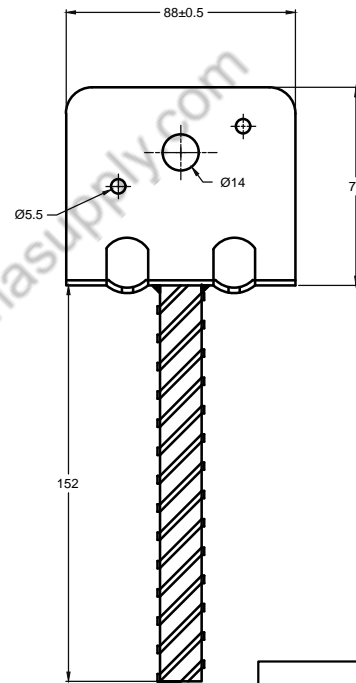

TOP VIEW

FORNT VIEW

SIDE VIEW

|                                    |  |                |                 |
|------------------------------------|--|----------------|-----------------|
| ITEM CODE: MSF203                  | <b>MAGMA INDUSTRIAL<br/>SUPPLY LTD.<br/>BC, CANADA</b> |                |                 |
| NAME: REBAR CARPORT<br>SADDLE 3.5" |  |                |                 |
| DATE: 15/10/2018                   | DRN BY:<br>R.K.  | CHECKED<br>BY: | APPROVED<br>BY: |
| ALL DIMENSION IN MM                | REV. NO.<br>00   | SCALE<br>1:1   |                 |

TOP VIEW

FORNT VIEW

SIDE VIEW

|  |  |                |                 |
|--|--|----------------|-----------------|
| ITEM CODE: <b>MSF204</b>                 | <b>MAGMA INDUSTRIAL<br/>SUPPLY LTD.<br/>BC, CANADA</b> |                |                 |
| NAME: <b>REBAR CARPORT<br/>SADDLE 4"</b> |  |                |                 |
| DATE: 15/10/2018                         | DRN BY:<br>R.K.  | CHECKED<br>BY: | APPROVED<br>BY: |
| ALL DIMENSION IN MM                      | REV. NO.<br>00   | SCALE<br>1:1   |                 |

TOP VIEW

FORNT VIEW

SIDE VIEW

|  |  |                |                 |
|--|--|----------------|-----------------|
| ITEM CODE: <b>MSF205</b>                   | <b>MAGMA INDUSTRIAL<br/>SUPPLY LTD.<br/>BC, CANADA</b> |                |                 |
| NAME: <b>REBAR CARPORT<br/>SADDLE 5.5"</b> | DRN BY:<br>R.K.  | CHECKED<br>BY: | APPROVED<br>BY: |
| DATE: 15/10/2018                           | REV. NO.<br>00   | SCALE<br>1:1   |                 |
| ALL DIMENSION IN MM                        |  |                |                 |