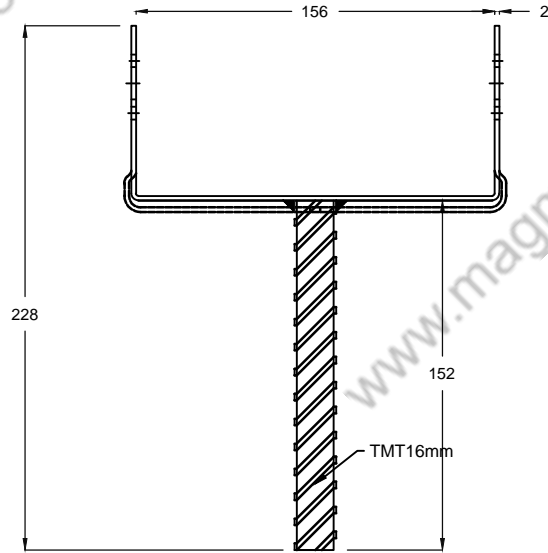

TOP VIEW

FORNT VIEW

SIDE VIEW

|  |  |                |                 |
|--|--|----------------|-----------------|
| ITEM CODE: <b>MSF204</b>                 | <b>MAGMA INDUSTRIAL<br/>SUPPLY LTD.<br/>BC, CANADA</b> |                |                 |
| NAME: <b>REBAR CARPORT<br/>SADDLE 4"</b> |  |                |                 |
| DATE: 15/10/2018                         | DRN BY:<br>R.K.  | CHECKED<br>BY: | APPROVED<br>BY: |
| ALL DIMENSION IN MM                      | REV. NO.<br>00   | SCALE<br>1:1   |                 |

TOP VIEW

FORNT VIEW

SIDE VIEW

|  |  |                |                 |
|--|--|----------------|-----------------|
| ITEM CODE: <b>MSF205</b>                   | <b>MAGMA INDUSTRIAL<br/>SUPPLY LTD.<br/>BC, CANADA</b> |                |                 |
| NAME: <b>REBAR CARPORT<br/>SADDLE 5.5"</b> | DRN BY:<br>R.K.  | CHECKED<br>BY: | APPROVED<br>BY: |
| DATE: 15/10/2018                           | REV. NO.<br>00   | SCALE<br>1:1   |                 |
| ALL DIMENSION IN MM                        |  |                |                 |

TOP VIEW

FORNT VIEW

SIDE VIEW

|  |                 |  |                 |  |
|--|-----------------|--|-----------------|--|
| <b>ITEM CODE: MSF206</b>                 |                 | <b>MAGMA INDUSTRIAL<br/>SUPPLY LTD.<br/>BC, CANADA</b> |                 |  |
| <b>NAME: REBAR CARPORT<br/>SADDLE 6"</b> |                 |  |                 |  |
| DATE: 15/10/2018                         | DRN BY:<br>R.K. | CHECKED<br>BY:   | APPROVED<br>BY: |  |
| ALL DIMENSION IN MM                      | REV. NO.<br>00  | SCALE<br>1:1   |                 |  |