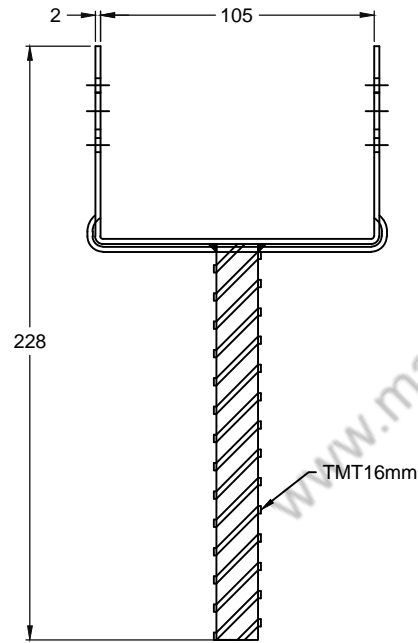

TOP VIEW

FORNT VIEW

SIDE VIEW

|                                    |  |                |                 |
|------------------------------------|--|----------------|-----------------|
| ITEM CODE: MSF203                  | <b>MAGMA INDUSTRIAL<br/>SUPPLY LTD.<br/>BC, CANADA</b> |                |                 |
| NAME: REBAR CARPORT<br>SADDLE 3.5" |  |                |                 |
| DATE: 15/10/2018                   | DRN BY:<br>R.K.  | CHECKED<br>BY: | APPROVED<br>BY: |
| ALL DIMENSION IN MM                | REV. NO.<br>00   | SCALE<br>1:1   |                 |

TOP VIEW

FORNT VIEW

SIDE VIEW

|  |  |                |                 |
|--|--|----------------|-----------------|
| ITEM CODE: <b>MSF204</b>                 | <b>MAGMA INDUSTRIAL<br/>SUPPLY LTD.<br/>BC, CANADA</b> |                |                 |
| NAME: <b>REBAR CARPORT<br/>SADDLE 4"</b> |  |                |                 |
| DATE: 15/10/2018                         | DRN BY:<br>R.K.  | CHECKED<br>BY: | APPROVED<br>BY: |
| ALL DIMENSION IN MM                      | REV. NO.<br>00   | SCALE<br>1:1   |                 |

TOP VIEW

FORNT VIEW

SIDE VIEW

|  |  |                |                 |
|--|--|----------------|-----------------|
| ITEM CODE: <b>MSF205</b>                   | <b>MAGMA INDUSTRIAL<br/>SUPPLY LTD.<br/>BC, CANADA</b> |                |                 |
| NAME: <b>REBAR CARPORT<br/>SADDLE 5.5"</b> | DRN BY:<br>R.K.  | CHECKED<br>BY: | APPROVED<br>BY: |
| DATE: 15/10/2018                           | REV. NO.<br>00   | SCALE<br>1:1   |                 |
| ALL DIMENSION IN MM                        |  |                |                 |