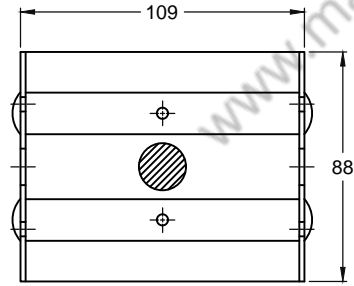

TOP VIEW

FORNT VIEW

SIDE VIEW

|                                    |  |                |                 |
|------------------------------------|--|----------------|-----------------|
| ITEM CODE: MSF203                  | <b>MAGMA INDUSTRIAL<br/>SUPPLY LTD.<br/>BC, CANADA</b> |                |                 |
| NAME: REBAR CARPORT<br>SADDLE 3.5" |  |                |                 |
| DATE: 15/10/2018                   | DRN BY:<br>R.K.  | CHECKED<br>BY: | APPROVED<br>BY: |
| ALL DIMENSION IN MM                | REV. NO.<br>00   | SCALE<br>1:1   |                 |

TOP VIEW

FORNT VIEW

SIDE VIEW

|  |  |                |                 |
|--|--|----------------|-----------------|
| ITEM CODE: <b>MSF204</b>                 | <b>MAGMA INDUSTRIAL<br/>SUPPLY LTD.<br/>BC, CANADA</b> |                |                 |
| NAME: <b>REBAR CARPORT<br/>SADDLE 4"</b> |  |                |                 |
| DATE: 15/10/2018                         | DRN BY:<br>R.K.  | CHECKED<br>BY: | APPROVED<br>BY: |
| ALL DIMENSION IN MM                      | REV. NO.<br>00   | SCALE<br>1:1   |                 |

TOP VIEW

FORNT VIEW

SIDE VIEW

|  |  |                |                 |
|--|--|----------------|-----------------|
| ITEM CODE: <b>MSF205</b>                   | <b>MAGMA INDUSTRIAL<br/>SUPPLY LTD.<br/>BC, CANADA</b> |                |                 |
| NAME: <b>REBAR CARPORT<br/>SADDLE 5.5"</b> | DRN BY:<br>R.K.  | CHECKED<br>BY: | APPROVED<br>BY: |
| DATE: 15/10/2018                           | REV. NO.<br>00   | SCALE<br>1:1   |                 |
| ALL DIMENSION IN MM                        |  |                |                 |