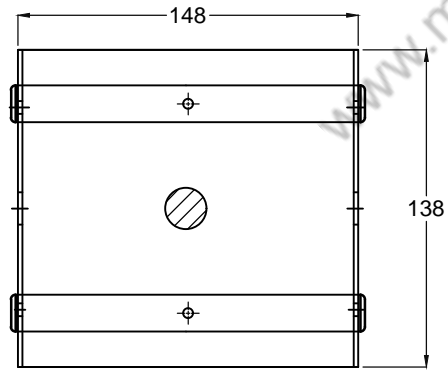

TOP VIEW

FORNT VIEW

SIDE VIEW

|  |  |                |                 |
|--|--|----------------|-----------------|
| ITEM CODE: <b>MSF204</b>                 | <b>MAGMA INDUSTRIAL<br/>SUPPLY LTD.<br/>BC, CANADA</b> |                |                 |
| NAME: <b>REBAR CARPORT<br/>SADDLE 4"</b> |  |                |                 |
| DATE: 15/10/2018                         | DRN BY:<br>R.K.  | CHECKED<br>BY: | APPROVED<br>BY: |
| ALL DIMENSION IN MM                      | REV. NO.<br>00   | SCALE<br>1:1   |                 |

TOP VIEW

FORNT VIEW

SIDE VIEW

|  |  |                |                 |
|--|--|----------------|-----------------|
| ITEM CODE: <b>MSF205</b>                   | <b>MAGMA INDUSTRIAL<br/>SUPPLY LTD.<br/>BC, CANADA</b> |                |                 |
| NAME: <b>REBAR CARPORT<br/>SADDLE 5.5"</b> | DRN BY:<br>R.K.  | CHECKED<br>BY: | APPROVED<br>BY: |
| DATE: 15/10/2018                           | REV. NO.<br>00   | SCALE<br>1:1   |                 |
| ALL DIMENSION IN MM                        |  |                |                 |

TOP VIEW

FORNT VIEW

SIDE VIEW

|  |                 |  |                 |  |
|--|-----------------|--|-----------------|--|
| <b>ITEM CODE: MSF206</b>                 |                 | <b>MAGMA INDUSTRIAL<br/>SUPPLY LTD.<br/>BC, CANADA</b> |                 |  |
| <b>NAME: REBAR CARPORT<br/>SADDLE 6"</b> |                 |  |                 |  |
| DATE: 15/10/2018                         | DRN BY:<br>R.K. | CHECKED<br>BY:   | APPROVED<br>BY: |  |
| ALL DIMENSION IN MM                      | REV. NO.<br>00  | SCALE<br>1:1   |                 |  |